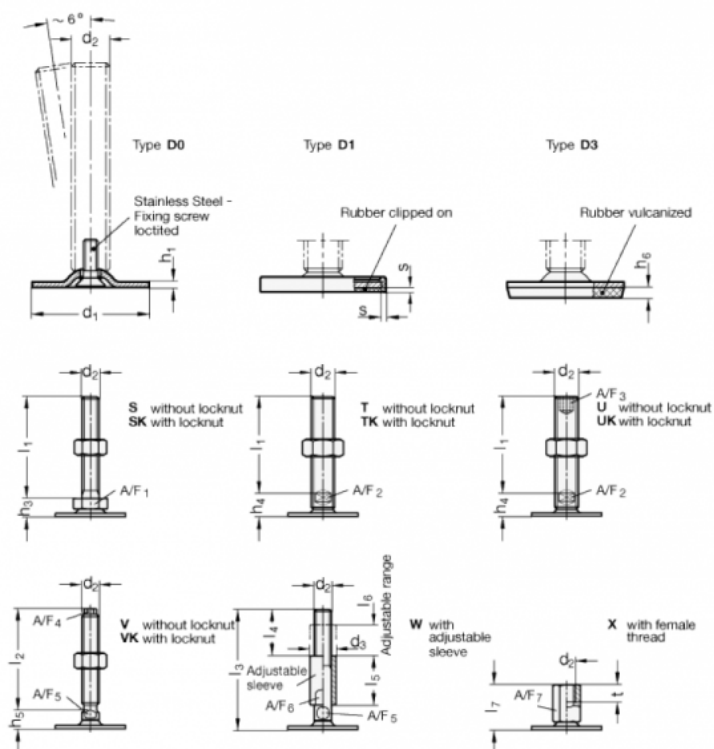

Article number: 204140M1280D3S

Description: E+G levelling foot  
GN 41-40-M12-80-D3-S

Note: S Without nut, External hexagon at the bottom

## Measures

A/F1	= 17
d1	= 40
d2	= M12
h1	= 2
h3	= 11
h6	= 3.5
l1	= 80
s	=